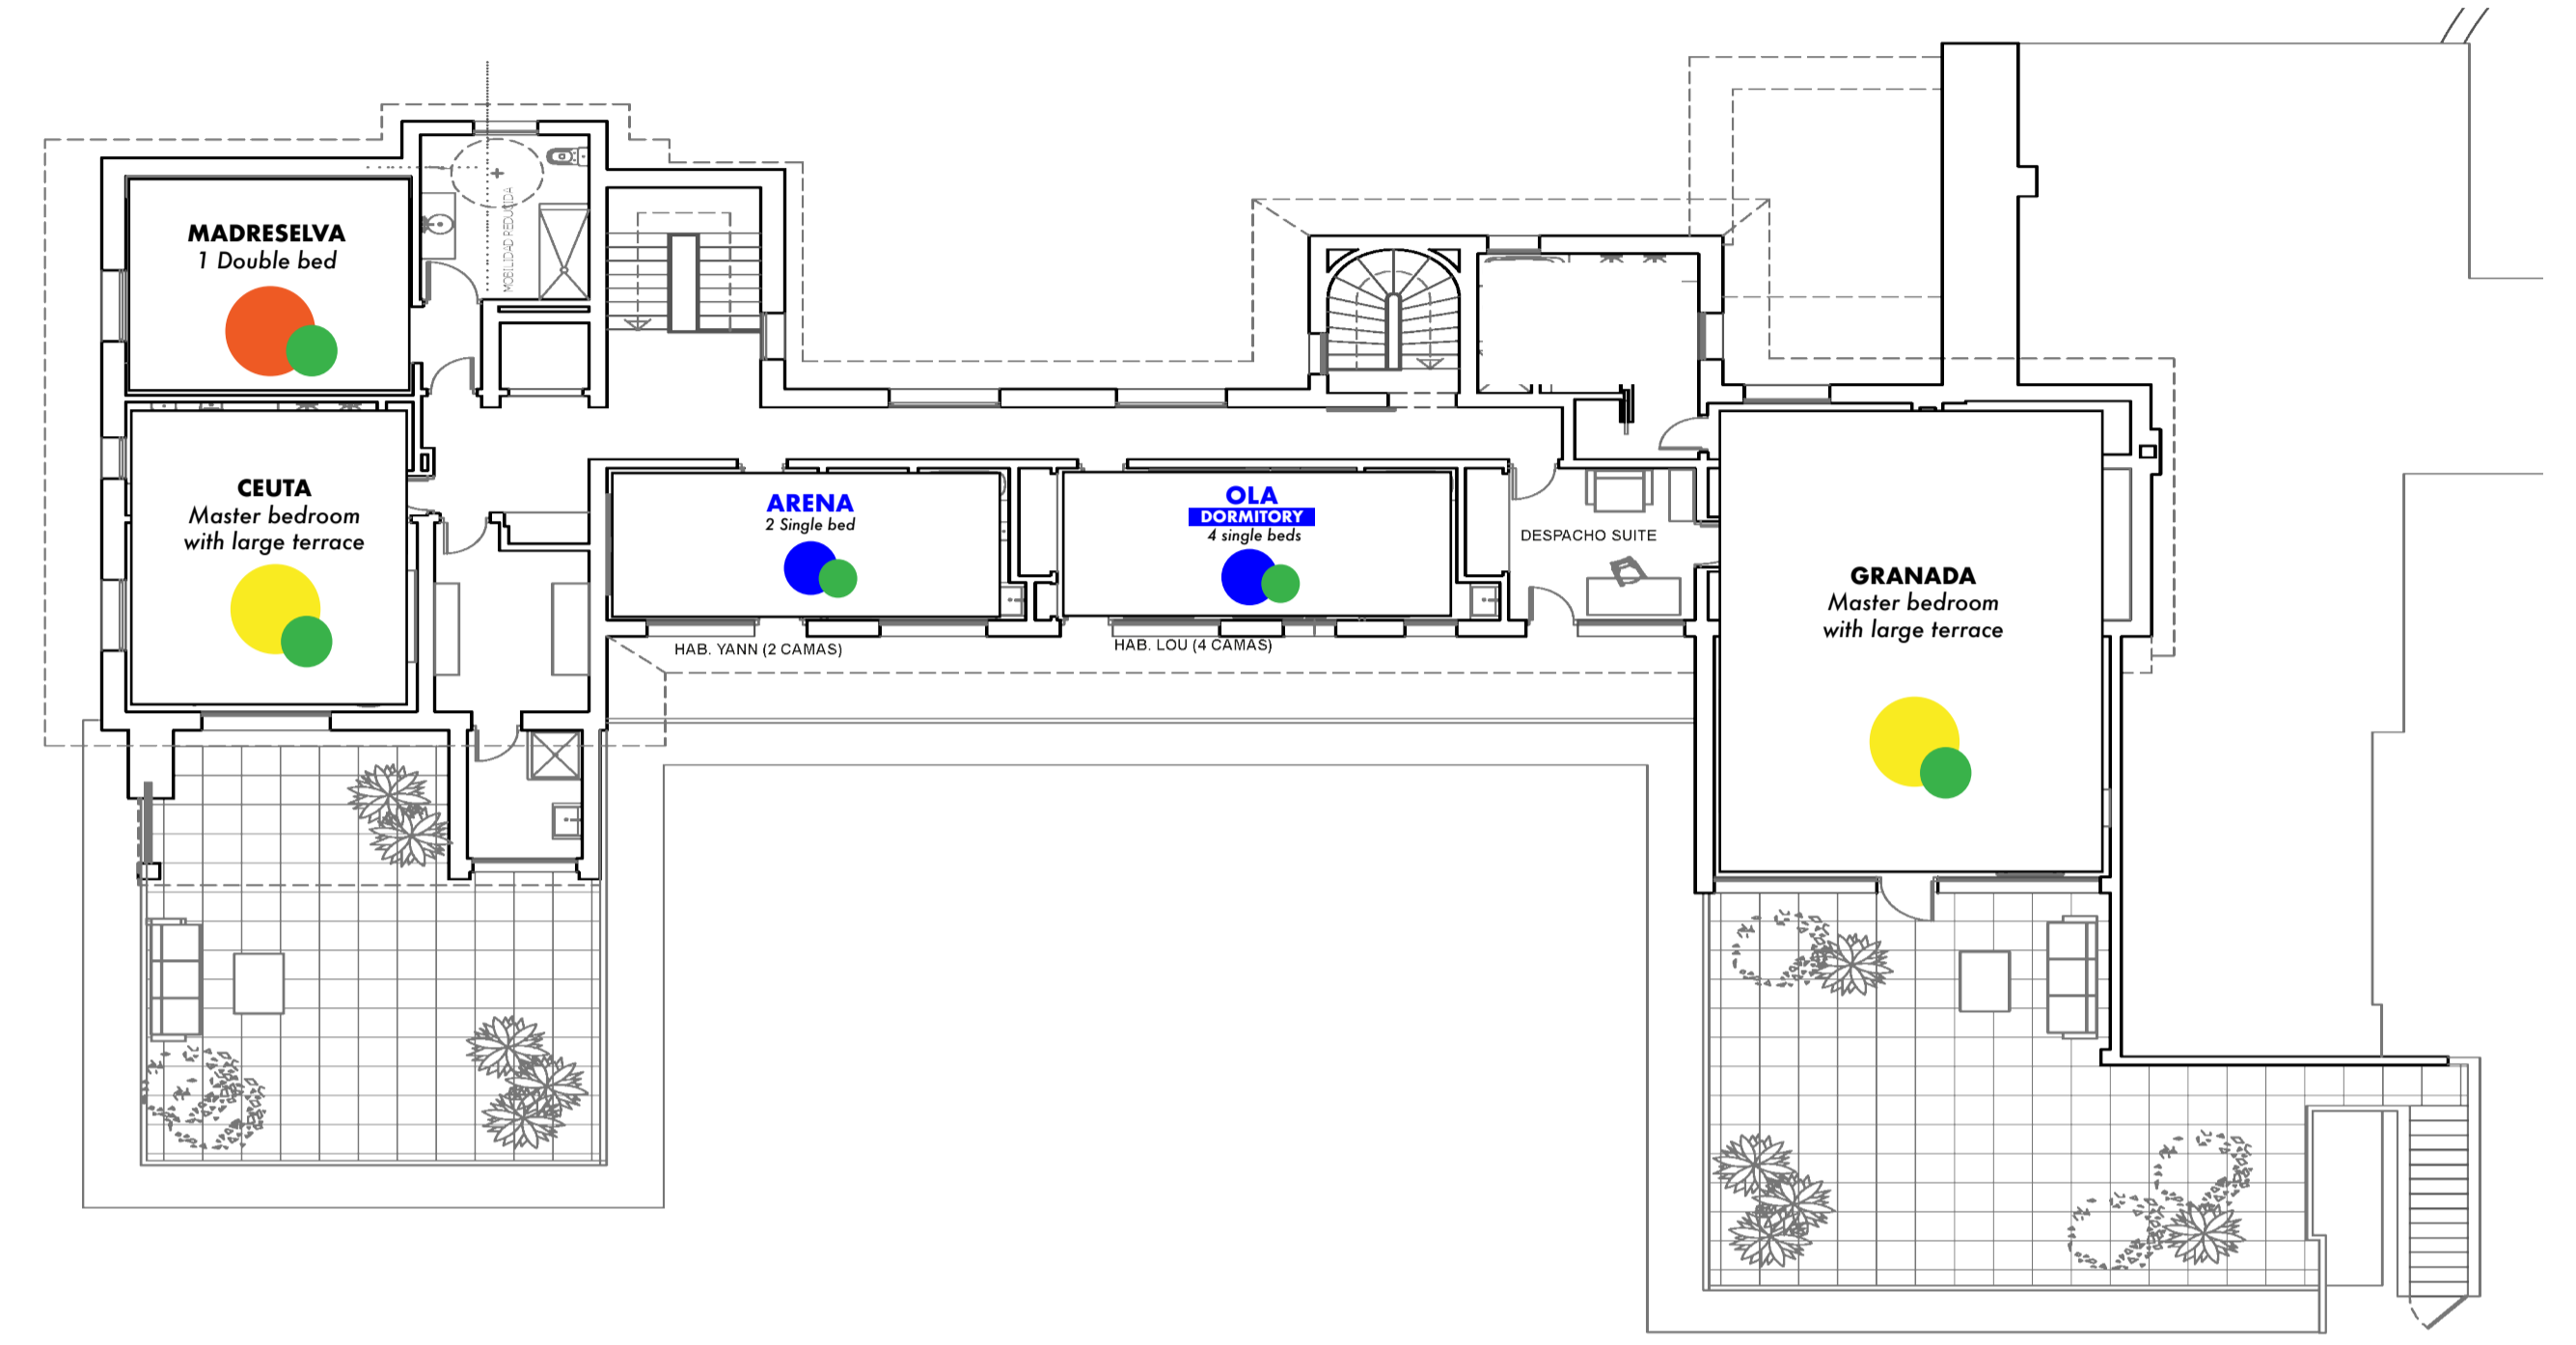

ROOMS ATTRIBUTION

All rooms are equipped with bathrooms and air conditioner

- Room 5 Stars
- Room 4 Stars
- Room 3 Stars
- Disabled accessibility

VENTOLERA FIRST FLOOR

VENTOLERA GROUND FLOOR

RESIDENICA FIRST FLOOR access with a lift

VENTOLERA Indep. Room

SWIMMING POOL

LOS MUROS SUPERIOR LEVEL

APARTAMENTO DEBAJO
ESCALERA DE BAJADA

RESIDENICA Indep. Rooms

LOS MUROS INFERIOR LEVEL

PLANTA ALTA

PLANTA SEMISÓTANO